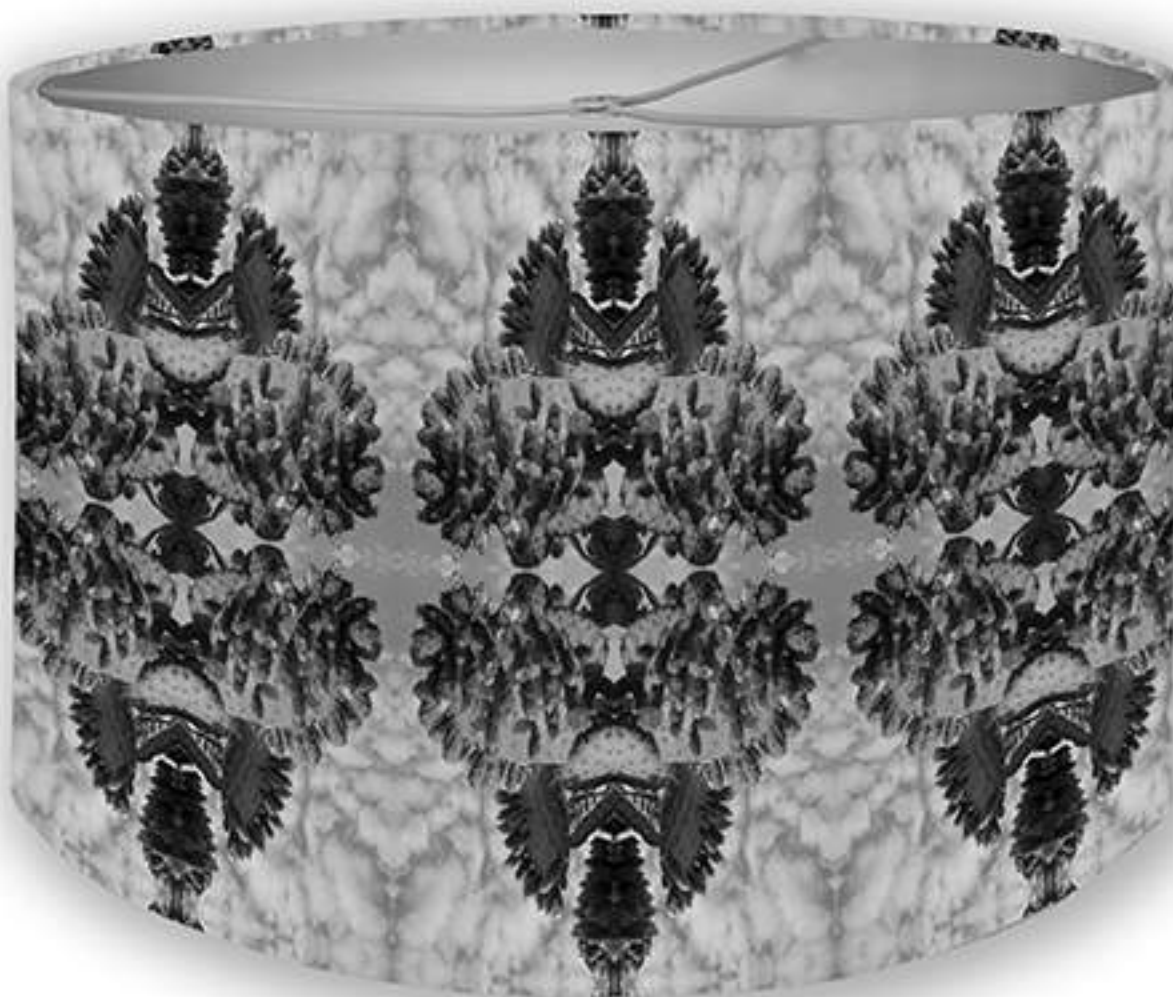

BW Nopales in the Sky Drum Lampshade

Giclée printed original design, originates from high resolution photograph of blooming nopal cacti in central Mexico

Outer Material: Giclée printed Archival Belgian Linen | Inner Layer: Smooth Paper

Lampshade Fitting: Standard, top fitting. Includes aluminum spider fitter to sit on harp, to be secured by finial or from ceiling fixture. (Finial, harp, ceiling fixtures not included)

4 Sizes: **Petit** Height (inches): 6 | Diameter (inches): 9 | $75 USD
Medium Height (inches): 9.5 | Diameter (inches): 14 | $125 USD
Grande Height (inches): 12" | Diameter (inches): 20 | $175 USD
Extra Grande Height (inches): 16 | Diameter (inches): 26 | $250 USD
+ Shipping (not included)

Custom Sizing Available on Request

* Lead Time: 2-4 weeks