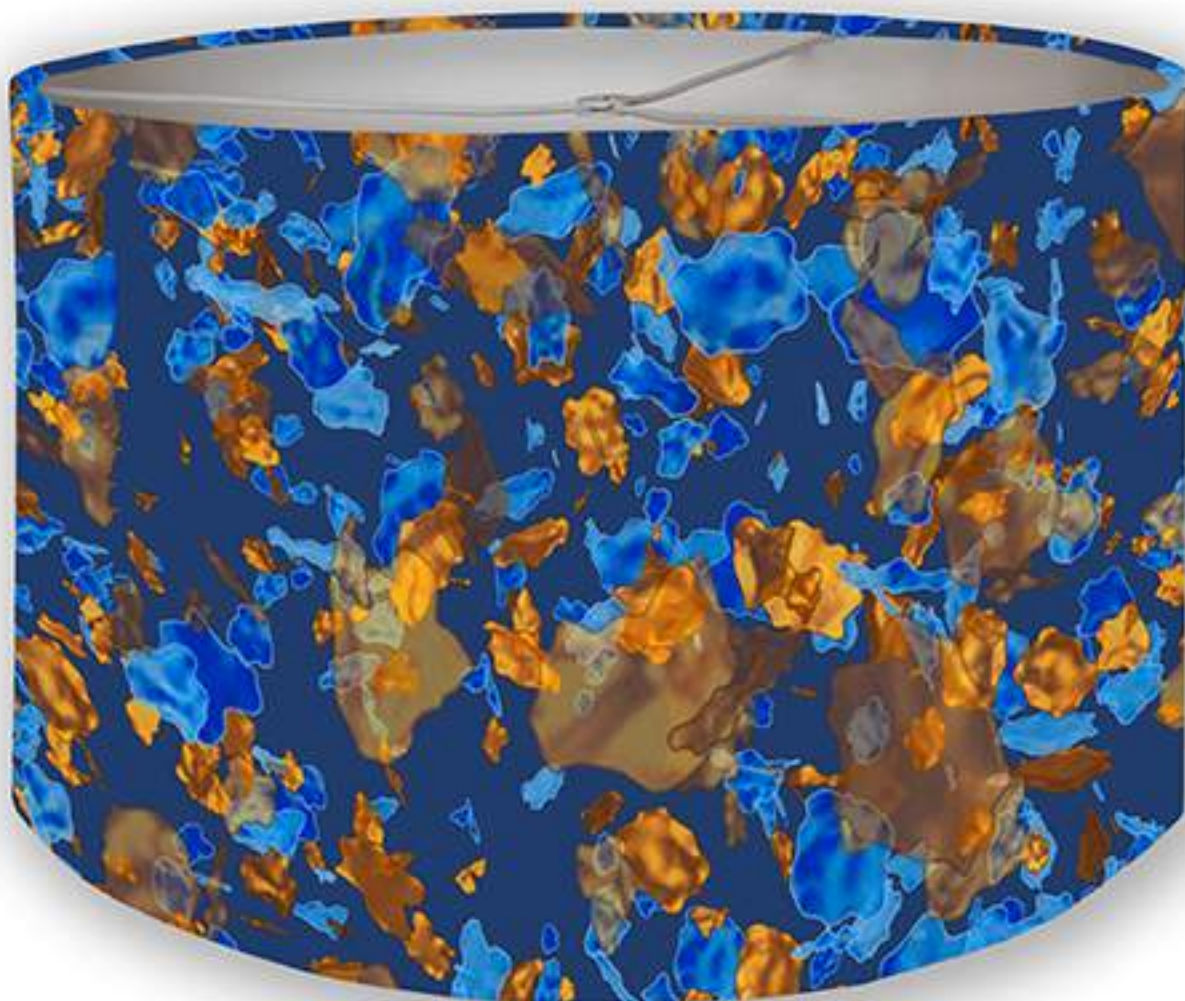

Gold Flakes 2 Drum Lampshade

Giclée printed original design, originates from high resolution scan of gold leaf flakes

Outer Material: Giclée printed Archival Cotton/Poly Sateen

Inner Layer: Smooth Paper

Lampshade Fitting: Standard, top fitting. Includes aluminum spider fitter to sit on harp, to be secured by finial or from ceiling fixture. (Finial, harp, ceiling fixtures not included)

4 Sizes: **Petit** Height (inches): 6 | Diameter (inches): 9 | $75 USD

Medium Height (inches): 9.5 | Diameter (inches): 14 | $125 USD

Grande Height (inches): 12" | Diameter (inches): 20 | $175 USD

Extra Grande Height (inches): 16 | Diameter (inches): 26 | $250 USD

+ Shipping (not included)

Custom Sizing Available on Request - Also available in Cone

* Lead Time: 2-4 weeks