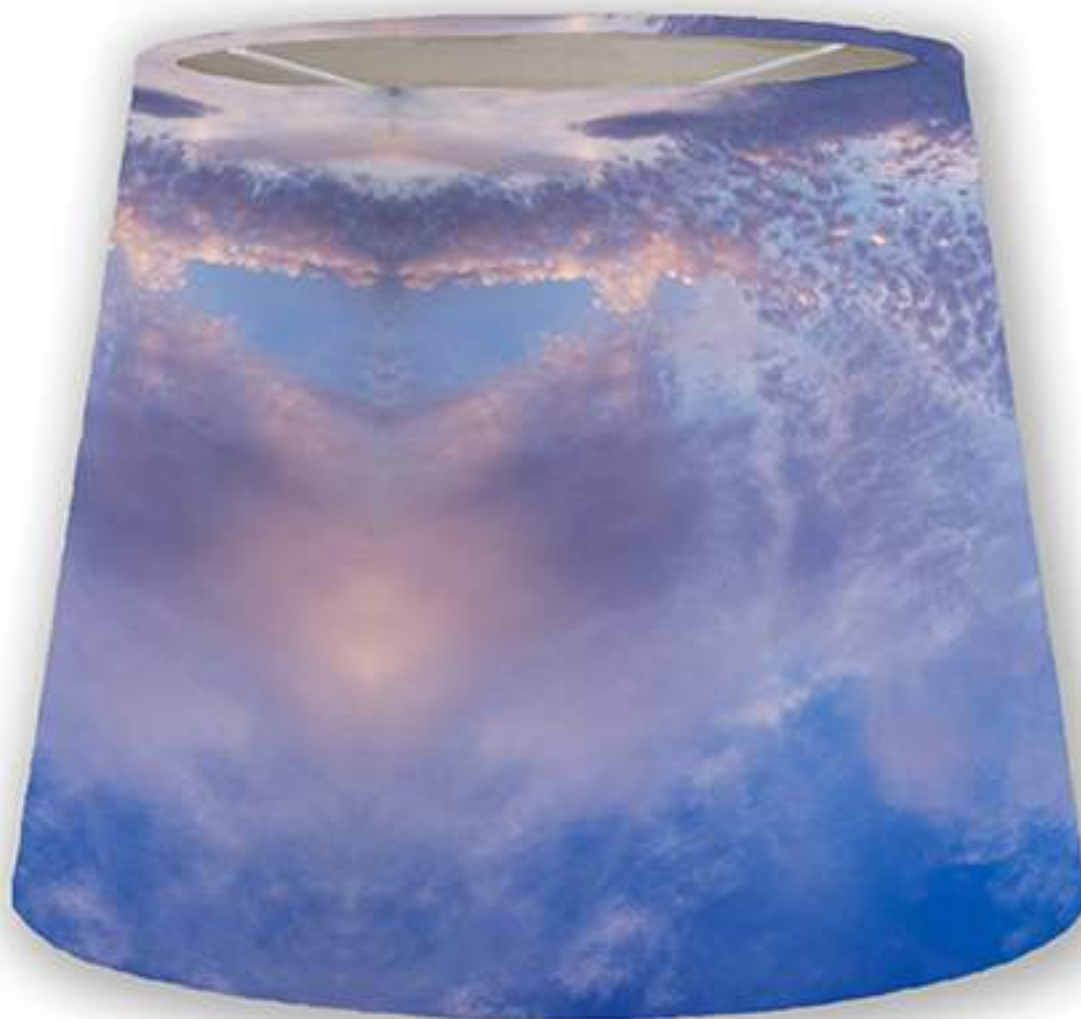

Giclée printed original design, originates from high resolution photograph of CDMX at night

Outer Material: Giclée printed Archival Cotton/Poly Sateen

Inner Layer: Smooth Paper

Lampshade Fitting: Standard, top fitting. Includes aluminum spider fitter to sit on harp, to be secured by finial or from ceiling fixture. (Finial, harp, ceiling fixtures not included)

Giclée printed original design, originates from high resolution scan of rattlesnake skin from central Mexico

Outer Material: Giclée printed Archival Cotton/Poly Sateen | Inner Layer: Smooth Paper

Lampshade Fitting: Standard, top fitting. Includes aluminum spider fitter to sit on harp, to be secured by finial or from ceiling fixture. (Finial, harp, ceiling fixtures not included)

Slant Height (inches): 9.75

Top Diameter (inches): 9.5

Bottom Diameter (inches): 12.75

\$125 USD + shipping

Custom Sizing Available on Request - Also available in Drum

* Lead Time: 2-4 weeks

Blue Sky 2 Cone Lampshade

Giclée printed original design, originates from high resolution photograph of sky

Outer Material: Giclée printed Archival Cotton/Poly Sateen
Inner Layer: Smooth Paper

Lampshade Fitting: Standard, top fitting. Includes aluminum spider fitter to sit on harp, to be secured by finial or from ceiling fixture. (Finial, harp, ceiling fixtures not included)