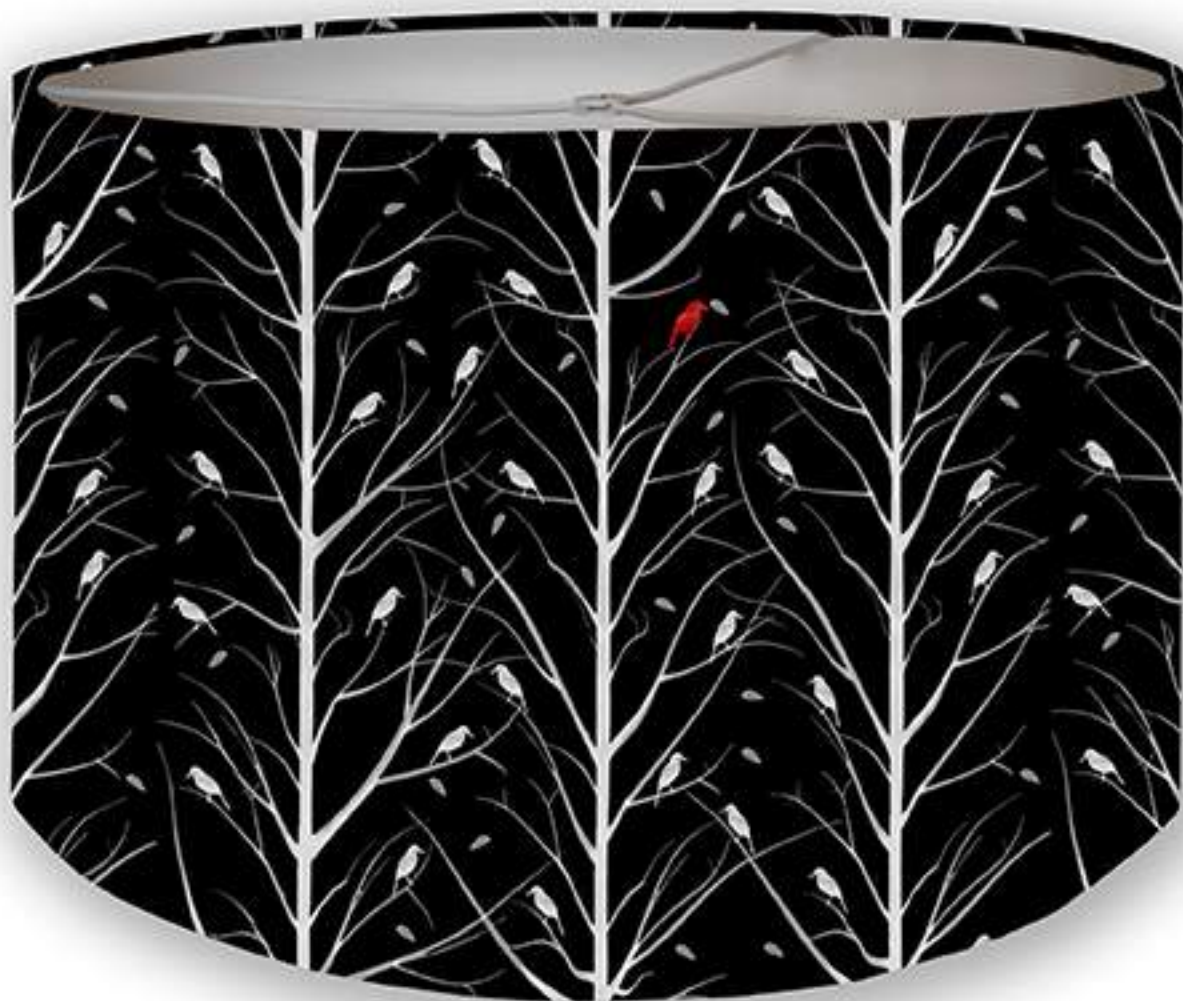

Red Bird Night Forest Drum Lampshade

Giclée printed original design, created entirely in digital drawing program

Outer Material: Giclée printed Archival Cotton/Poly Sateen

Inner Layer: Smooth Paper

Lampshade Fitting: Standard, top fitting. Includes aluminum spider fitter to sit on harp, to be secured by finial or from ceiling fixture. (Finial, harp, ceiling fixtures not included)

4 Sizes: **Petit** Height (inches): 6 | Diameter (inches): 9 | $75 USD
Medium Height (inches): 9.5 | Diameter (inches): 14 | $125 USD
Grande Height (inches): 12" | Diameter (inches): 20 | $175 USD
Extra Grande Height (inches): 16 | Diameter (inches): 26 | $250 USD
+ Shipping (not included)

Custom Sizing Available on Request

* Lead Time: 2-4 weeks