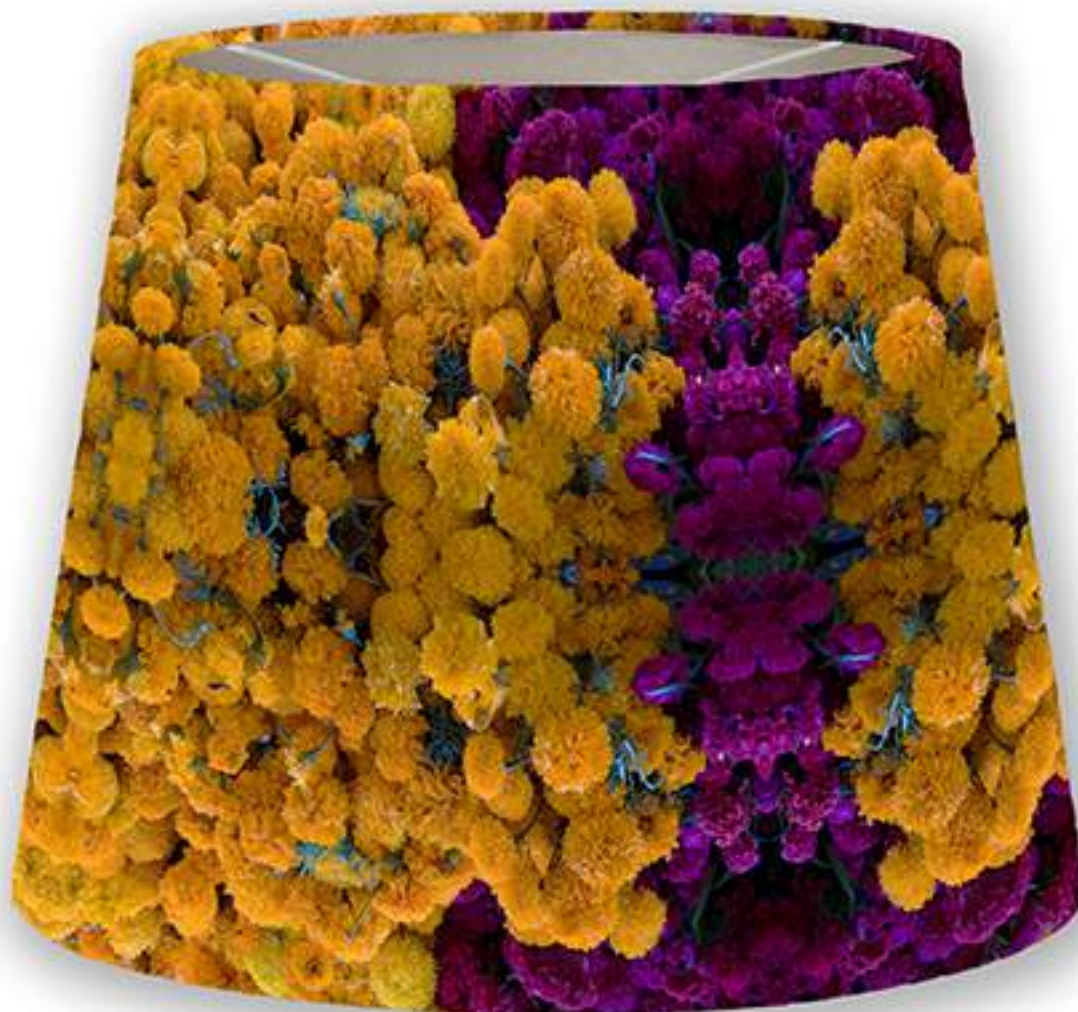

Giclée printed original design, originates from high resolution scan of rattlesnake skin from central Mexico

Outer Material: Giclée printed Archival Cotton/Poly Sateen | Inner Layer: Smooth Paper

Lampshade Fitting: Standard, top fitting. Includes aluminum spider fitter to sit on harp, to be secured by finial or from ceiling fixture. (Finial, harp, ceiling fixtures not included)

Giclée printed original design, originates from high resolution photograph of steel bridge

Outer Material: Giclée printed Archival Cotton/Poly Sateen

Inner Layer: Smooth Paper

Lampshade Fitting: Standard, top fitting. Includes aluminum spider fitter to sit on harp, to be secured by finial or from ceiling fixture. (Finial, harp, ceiling fixtures not included)

Slant Height (inches): 9.75

Top Diameter (inches): 9.5

Bottom Diameter (inches): 12.75

\$125 USD + shipping

Custom Sizing Available on Request - Also available in Drum

* Lead Time: 2-4 weeks

DoD Flowers: Marigolds & Coxcombs - Cone Lampshade

Giclée printed original design, originates from high resolution photograph of steel bridge

Outer Material: Giclée printed Archival Belgian Linen

Inner Layer: Smooth Paper

Lampshade Fitting: Standard, top fitting. Includes aluminum spider fitter to sit on harp, to be secured by finial or from ceiling fixture. (Finial, harp, ceiling fixtures not included)