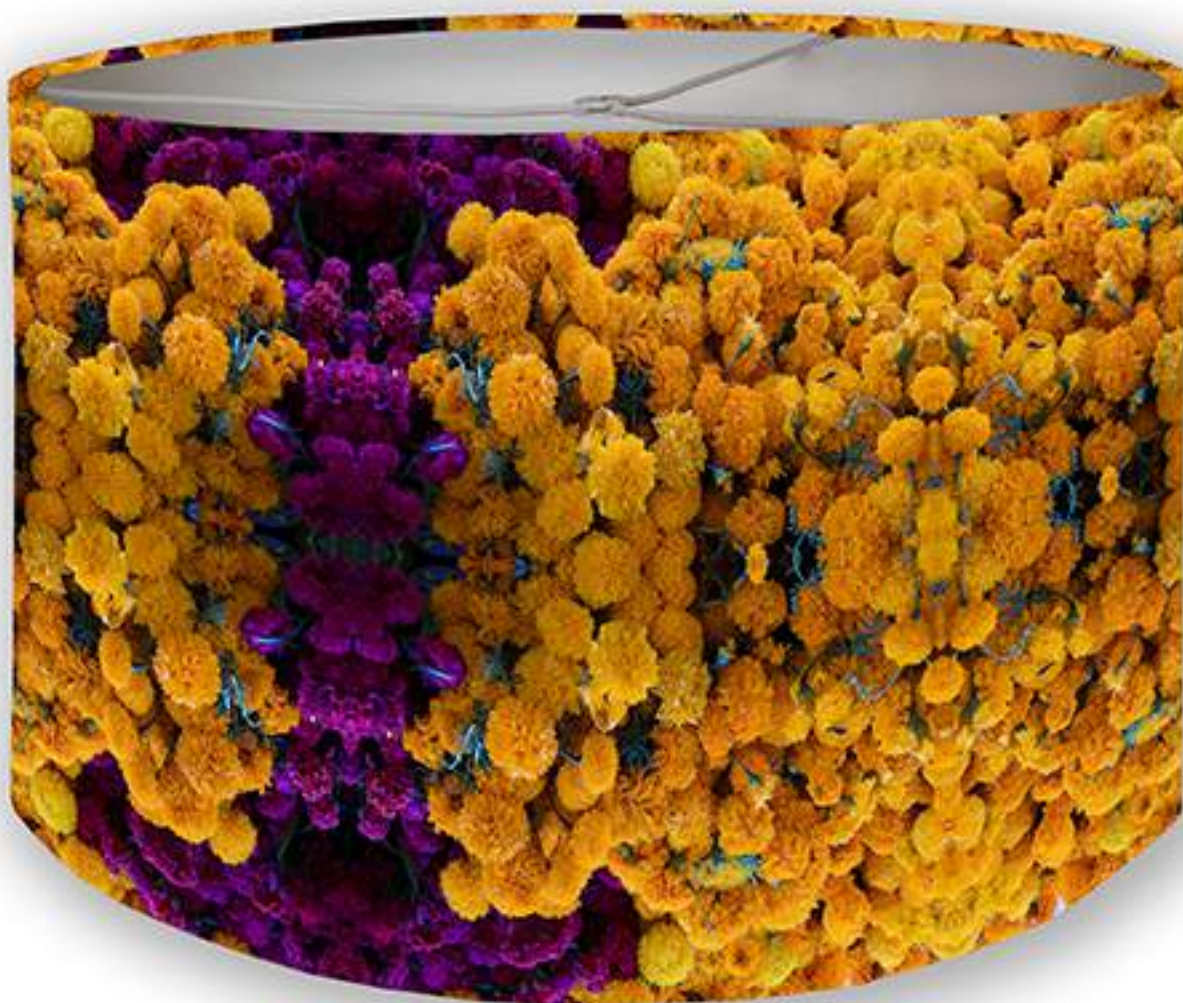

DoD Flowers: Marigolds & Coxcombs - Drum Lampshade

Giclée printed original design, originates from high resolution scan of gold leaf flakes

Outer Material: Giclée printed Archival Belgian Linen

Inner Layer: Smooth Paper

Lampshade Fitting: Standard, top fitting. Includes aluminum spider fitter to sit on harp, to be secured by finial or from ceiling fixture. (Finial, harp, ceiling fixtures not included)

4 Sizes: **Petit** Height (inches): 6 | Diameter (inches): 9 | $75 USD
Medium Height (inches): 9.5 | Diameter (inches): 14 | $125 USD
Grande Height (inches): 12" | Diameter (inches): 20 | $175 USD
Extra Grande Height (inches): 16 | Diameter (inches): 26 | $250 USD
+ Shipping (not included)

Custom Sizing Available on Request - Also available in Cone

* Lead Time: 2-4 weeks