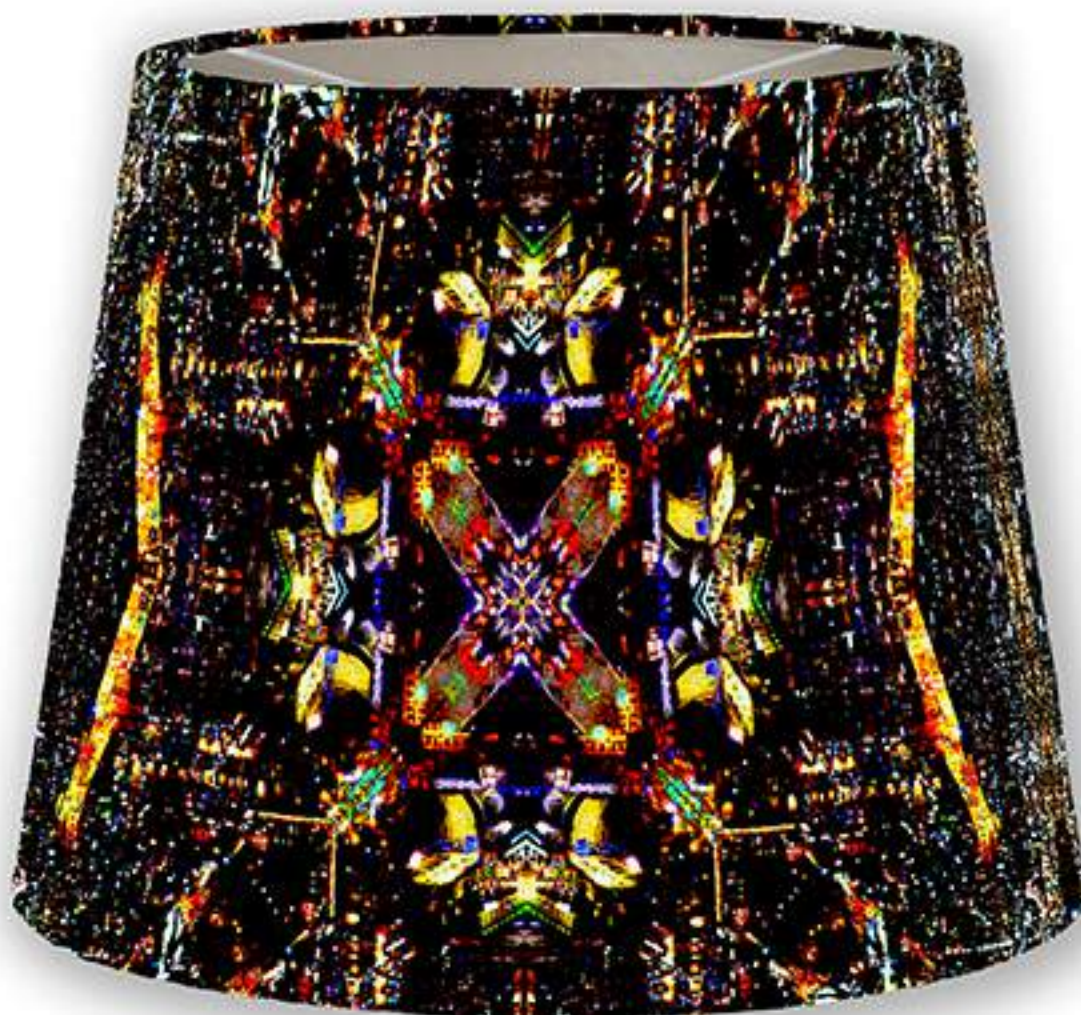

Giclée printed original design, originates from high resolution photograph of Italian vineyard

Outer Material: Giclée printed Archival Cotton/Poly Sateen

Inner Layer: Smooth Paper

Lampshade Fitting: Standard, top fitting. Includes aluminum spider fitter to sit on harp, to be secured by finial or from ceiling fixture. (Finial, harp, ceiling fixtures not included)

Slant Height (inches): 9.75

Top Diameter (inches): 9.5

Bottom Diameter (inches): 12.75

\$125 USD + shipping

Custom Sizing Available on Request - Also available in Drum

* Lead Time: 2-4 weeks

CDMX Night Kaleidoscope 2 Cone Lampshade

Giclée printed original design, originates from high resolution photograph of CDMX at night

Outer Material: Giclée printed Archival Cotton/Poly Sateen

Inner Layer: Smooth Paper

Lampshade Fitting: Standard, top fitting. Includes aluminum spider fitter to sit on harp, to be secured by finial or from ceiling fixture. (Finial, harp, ceiling fixtures not included)

Giclée printed original design, originates from high resolution scan of rattlesnake skin from central Mexico

Outer Material: Giclée printed Archival Cotton/Poly Sateen | Inner Layer: Smooth Paper

Lampshade Fitting: Standard, top fitting. Includes aluminum spider fitter to sit on harp, to be secured by finial or from ceiling fixture. (Finial, harp, ceiling fixtures not included)