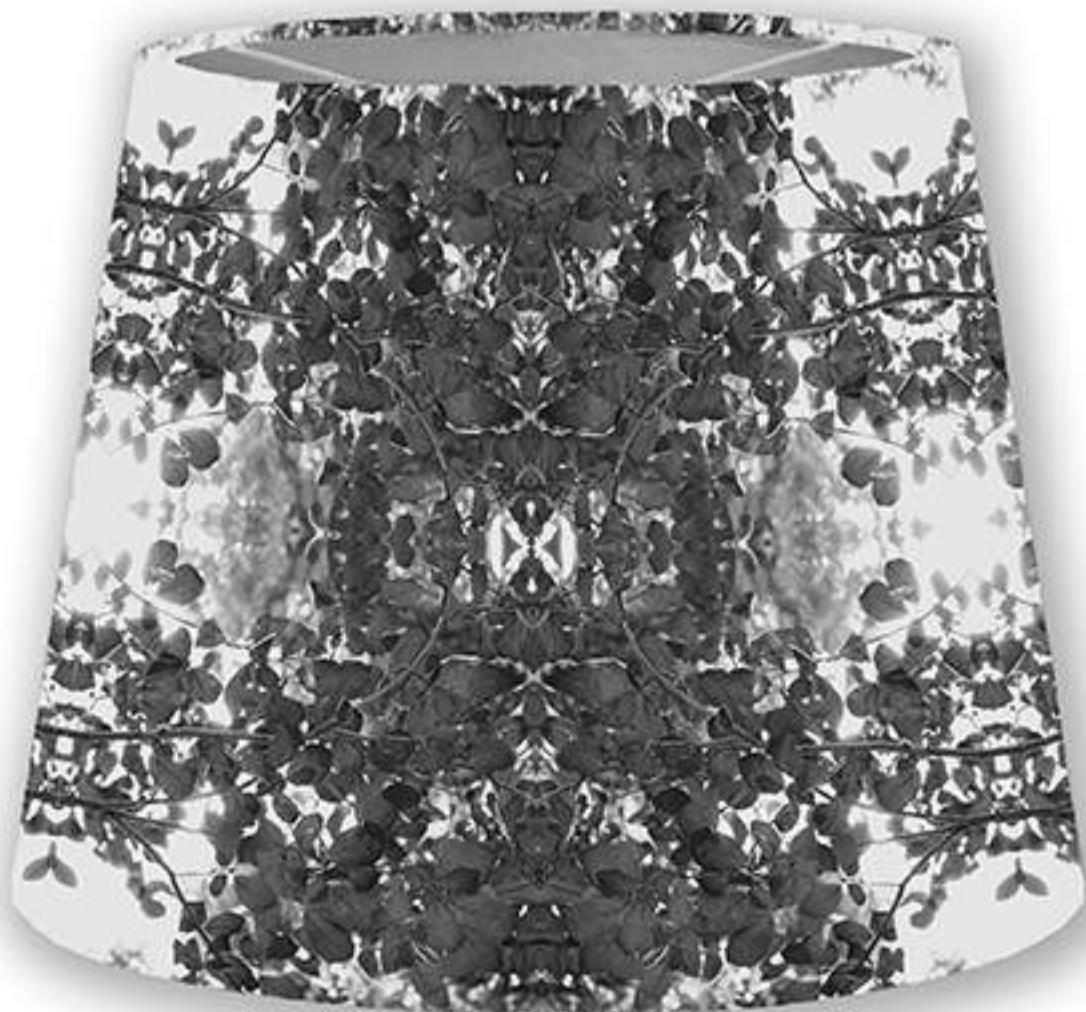

Giclée printed original design, originates from high resolution photograph of vine leaves

Outer Material: Giclée printed Archival Belgian Linen

Inner Layer: Smooth Paper

Lampshade Fitting: Standard, top fitting. Includes aluminum spider fitter to sit on harp, to be secured by finial or from ceiling fixture. (Finial, harp, ceiling fixtures not included)