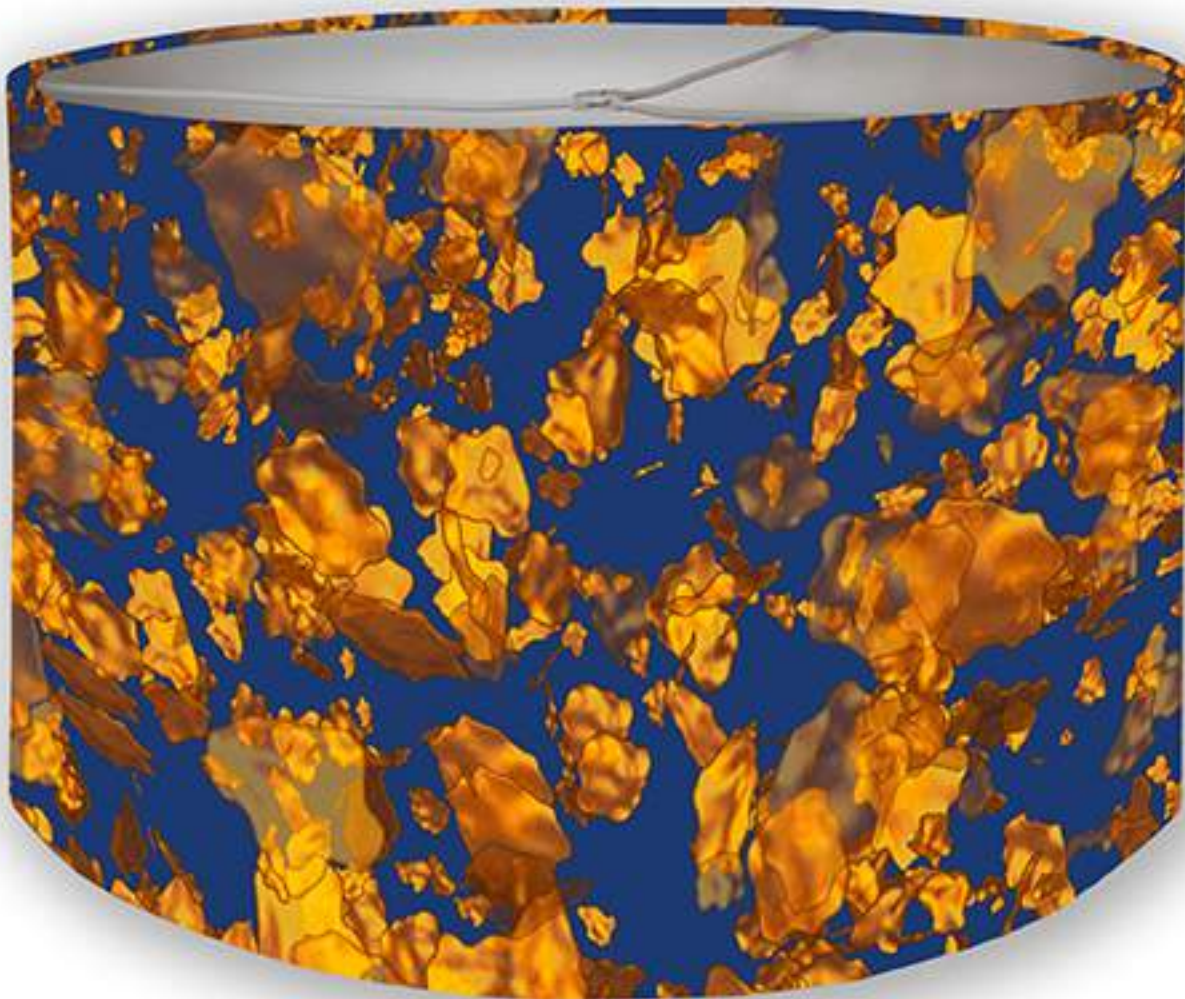

Gold Flakes 1 Drum Lampshade

Giclée printed original design, originates from high resolution scan of gold leaf flakes

Outer Material: Giclée printed Archival Cotton/Poly Sateen

Inner Layer: Smooth Paper

Lampshade Fitting: Standard, top fitting. Includes aluminum spider fitter to sit on harp, to be secured by finial or from ceiling fixture. (Finial, harp, ceiling fixtures not included)

4 Sizes: **Petit** Height (inches): 6 | Diameter (inches): 9 | $75 USD
Medium Height (inches): 9.5 | Diameter (inches): 14 | $125 USD
Grande Height (inches): 12" | Diameter (inches): 20 | $175 USD
Extra Grande Height (inches): 16 | Diameter (inches): 26 | $250 USD
+ Shipping (not included)

Custom Sizing Available on Request - Also available in Cone

* Lead Time: 2-4 weeks