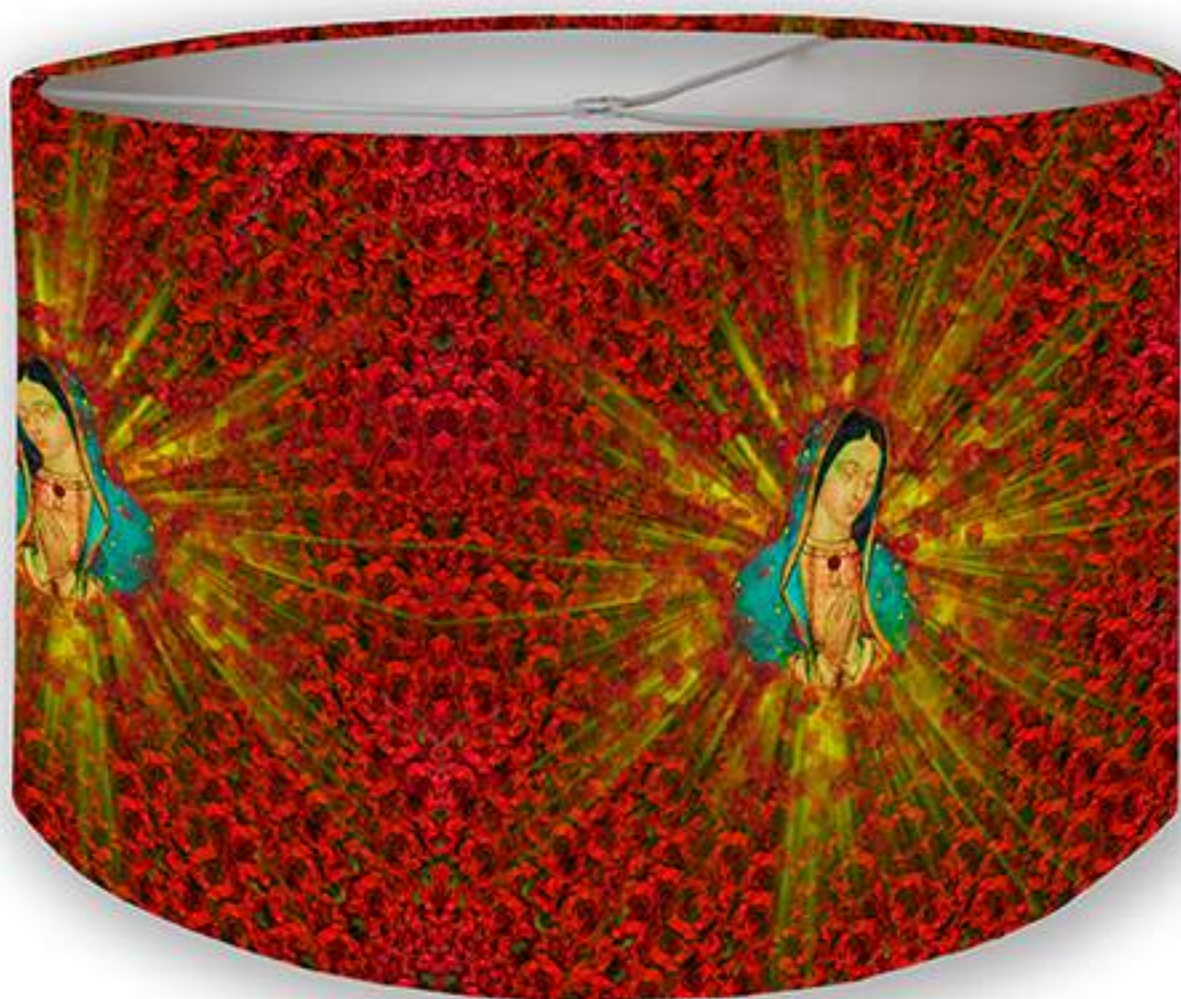

Slant Height (inches): 9.75

Top Diameter (inches): 9.5

Bottom Diameter (inches): 12.75

\$125 USD + shipping

Custom Sizing Available on Request - Also available in Drum

* Lead Time: 2-4 weeks

Guadalupe & Roses Drum Lampshade