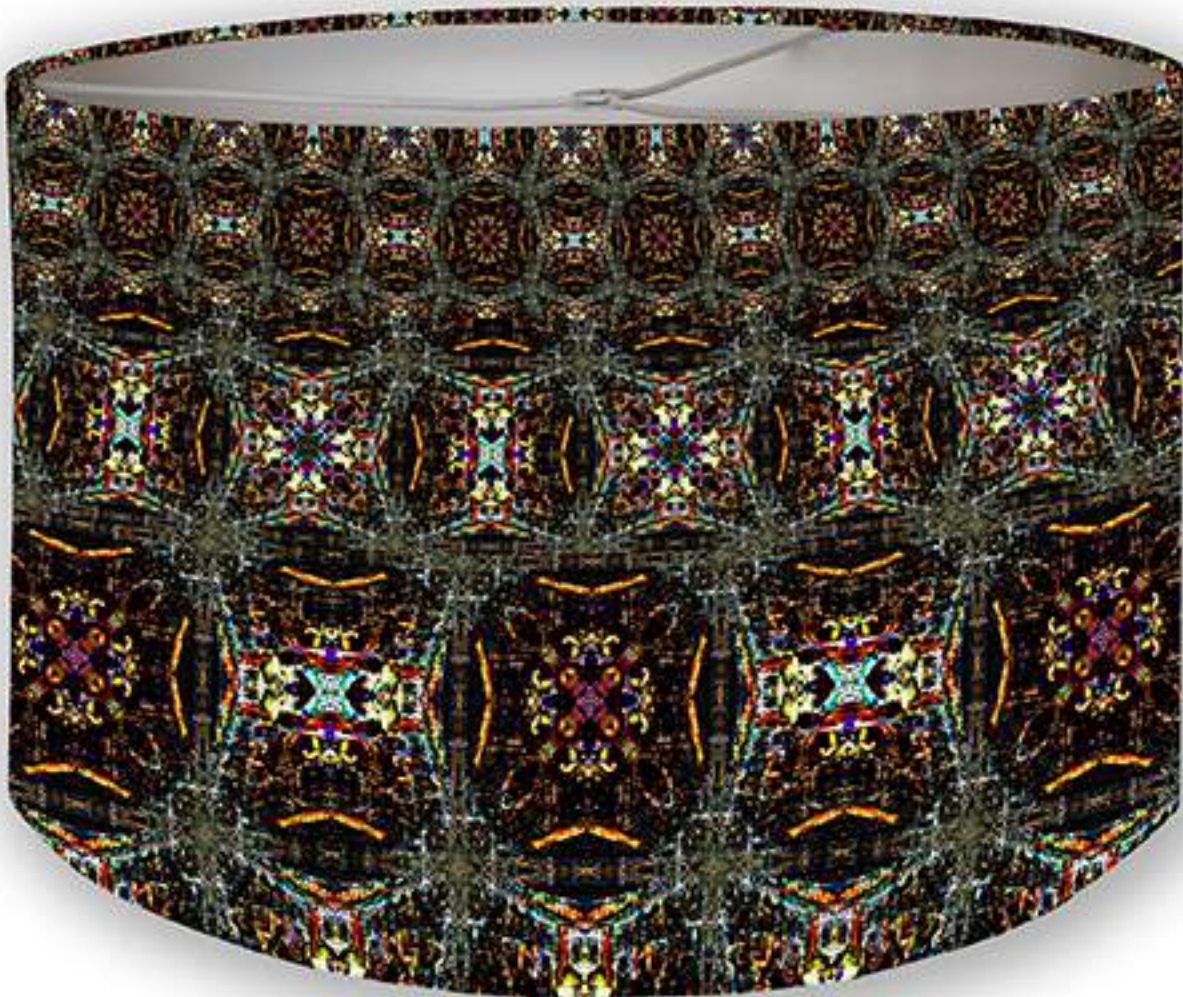

CDMX Night Kaleidoscope 1 Drum Lampshade

Giclée printed original design, originates from high resolution photograph of CDMX at night

Outer Material: Giclée printed Archival Cotton/Poly Sateen

Inner Layer: Smooth Paper

Lampshade Fitting: Standard, top fitting. Includes aluminum spider fitter to sit on harp, to be secured by finial or from ceiling fixture. (Finial, harp, ceiling fixtures not included)

4 Sizes: **Petit** Height (inches): 6 | Diameter (inches): 9 | $75 USD
Medium Height (inches): 9.5 | Diameter (inches): 14 | $125 USD
Grande Height (inches): 12" | Diameter (inches): 20 | $175 USD
Extra Grande Height (inches): 16 | Diameter (inches): 26 | $250 USD
+ Shipping (not included)

Custom Sizing Available on Request

* Lead Time: 2-4 weeks