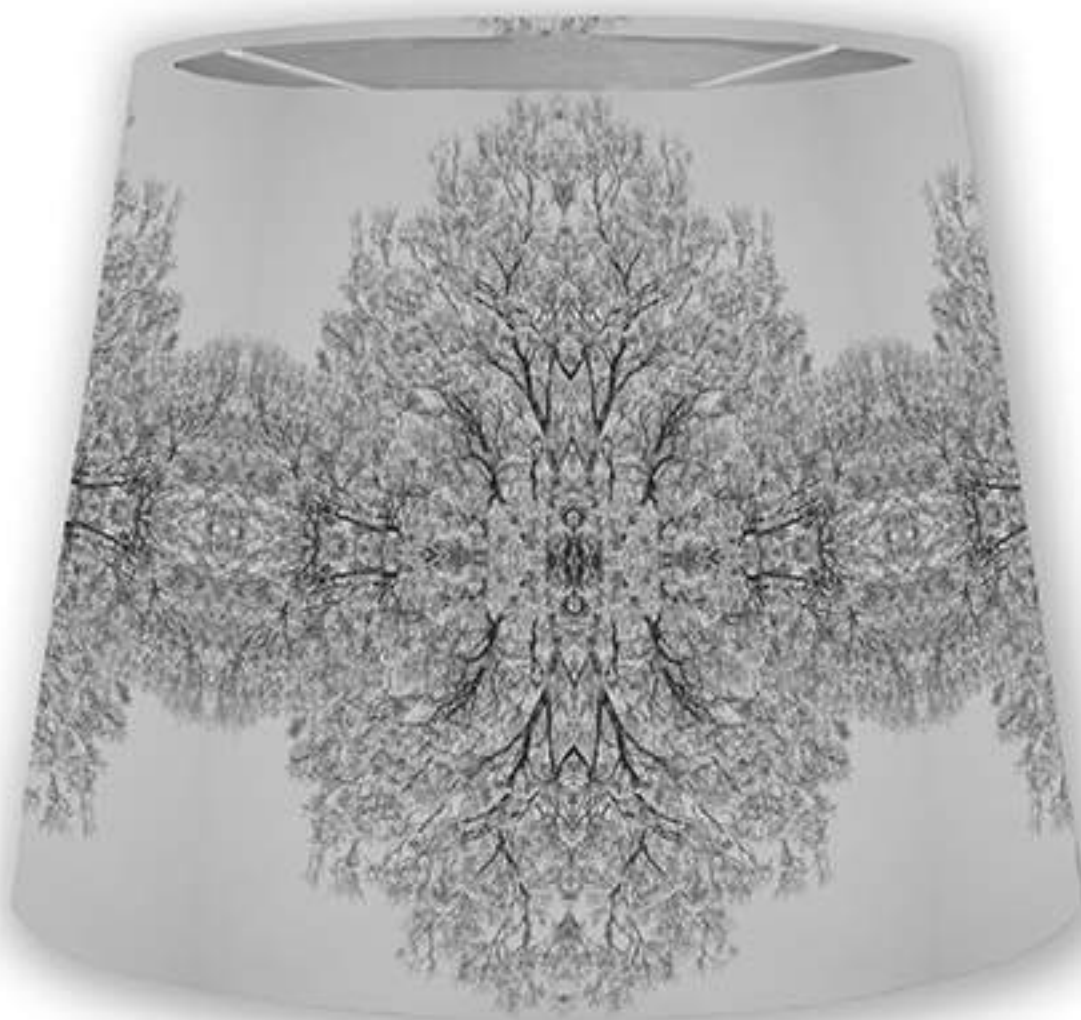

Slant Height (inches): 9.75

Top Diameter (inches): 9.5

Bottom Diameter (inches): 12.75

\$125 USD + shipping

Custom Sizing Available on Request - Also available in Drum

* Lead Time: 2-4 weeks

BW Jacarandas Cone Lampshade