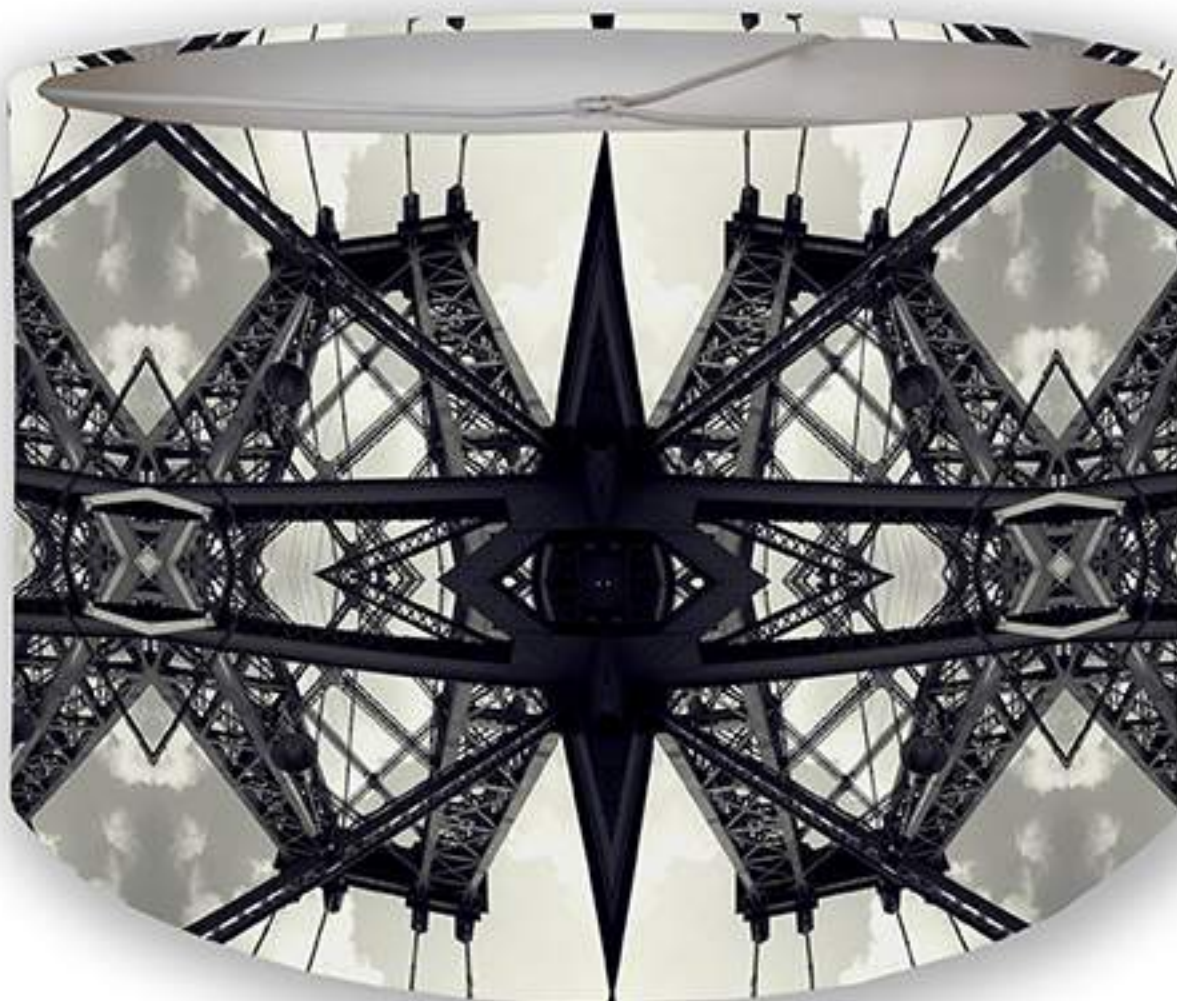

Steel Bridge Drum Lampshade

Giclée printed original design, originates from high resolution photograph of steel bridge

Outer Material: Giclée printed Archival Cotton/Poly Sateen

Inner Layer: Smooth Paper

Lampshade Fitting: Standard, top fitting. Includes aluminum spider fitter to sit on harp, to be secured by finial or from ceiling fixture. (Finial, harp, ceiling fixtures not included)

4 Sizes: **Petit** Height (inches): 6 | Diameter (inches): 9 | $75 USD
Medium Height (inches): 9.5 | Diameter (inches): 14 | $125 USD
Grande Height (inches): 12" | Diameter (inches): 20 | $175 USD
Extra Grande Height (inches): 16 | Diameter (inches): 26 | $250 USD
+ Shipping (not included)

Custom Sizing Available on Request - Also available in Cone

* Lead Time: 2-4 weeks