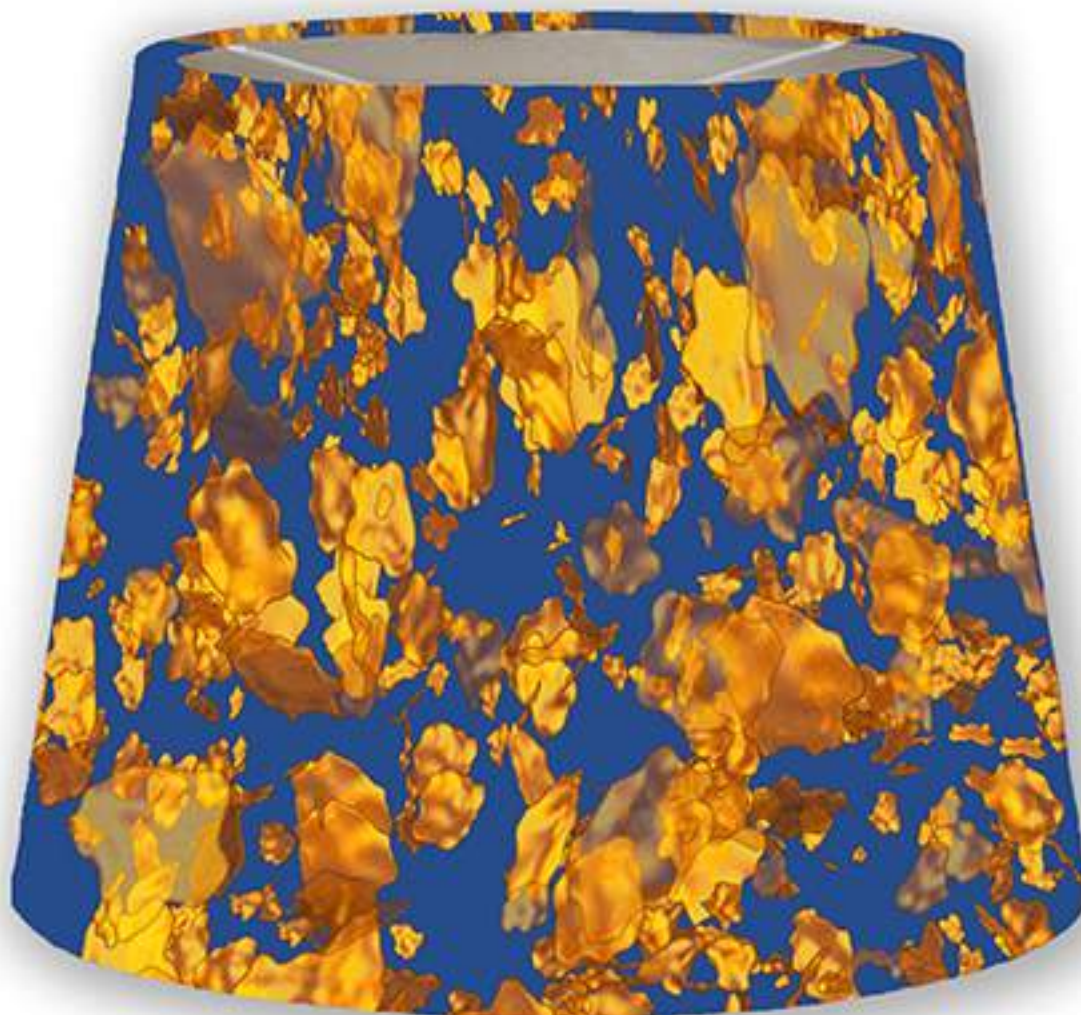

Giclée printed original design, originates from high resolution photograph of CDMX at night

Outer Material: Giclée printed Archival Cotton/Poly Sateen

Inner Layer: Smooth Paper

Lampshade Fitting: Standard, top fitting. Includes aluminum spider fitter to sit on harp, to be secured by finial or from ceiling fixture. (Finial, harp, ceiling fixtures not included)

Giclée printed original design, originates from high resolution scan of rattlesnake skin from central Mexico

Outer Material: Giclée printed Archival Cotton/Poly Sateen | Inner Layer: Smooth Paper

Lampshade Fitting: Standard, top fitting. Includes aluminum spider fitter to sit on harp, to be secured by finial or from ceiling fixture. (Finial, harp, ceiling fixtures not included)

Giclée printed original design, originates from high resolution photograph of steel bridge

Outer Material: Giclée printed Archival Belgian Linen

Inner Layer: Smooth Paper

Lampshade Fitting: Standard, top fitting. Includes aluminum spider fitter to sit on harp, to be secured by finial or from ceiling fixture. (Finial, harp, ceiling fixtures not included)

Giclée printed original design, originates from high resolution scan of gold leaf flakes

Outer Material: Giclée printed Archival Cotton/Poly Sateen
Inner Layer: Smooth Paper

Lampshade Fitting: Standard, top fitting. Includes aluminum spider fitter to sit on harp, to be secured by finial or from ceiling fixture. (Finial, harp, ceiling fixtures not included)