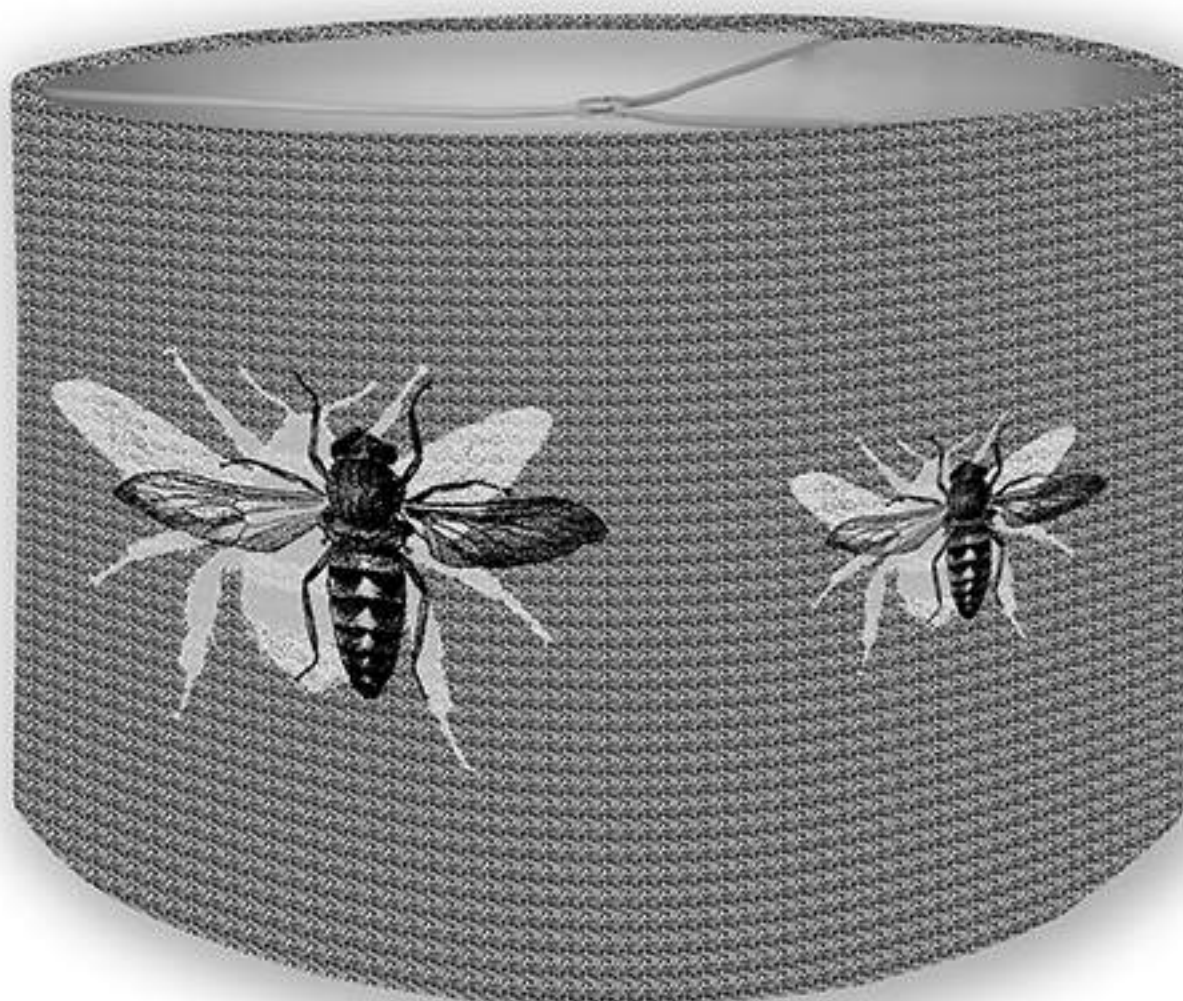

BW Bees Drum Lampshade

Giclée printed original design, created entirely in digital drawing program

Outer Material: Giclée printed Belgian Linen

Inner Layer: Smooth Paper

Lampshade Fitting: Standard, top fitting. Includes aluminum spider fitter to sit on harp, to be secured by finial or from ceiling fixture. (Finial, harp, ceiling fixtures not included)

4 Sizes: **Petit** Height (inches): 6 | Diameter (inches): 9 | $75 USD
Medium Height (inches): 9.5 | Diameter (inches): 14 | $125 USD
Grande Height (inches): 12" | Diameter (inches): 20 | $175 USD
Extra Grande Height (inches): 16 | Diameter (inches): 26 | $250 USD
+ Shipping (not included)

Custom Sizing Available on Request - Also available in Cone

* Lead Time: 2-4 weeks