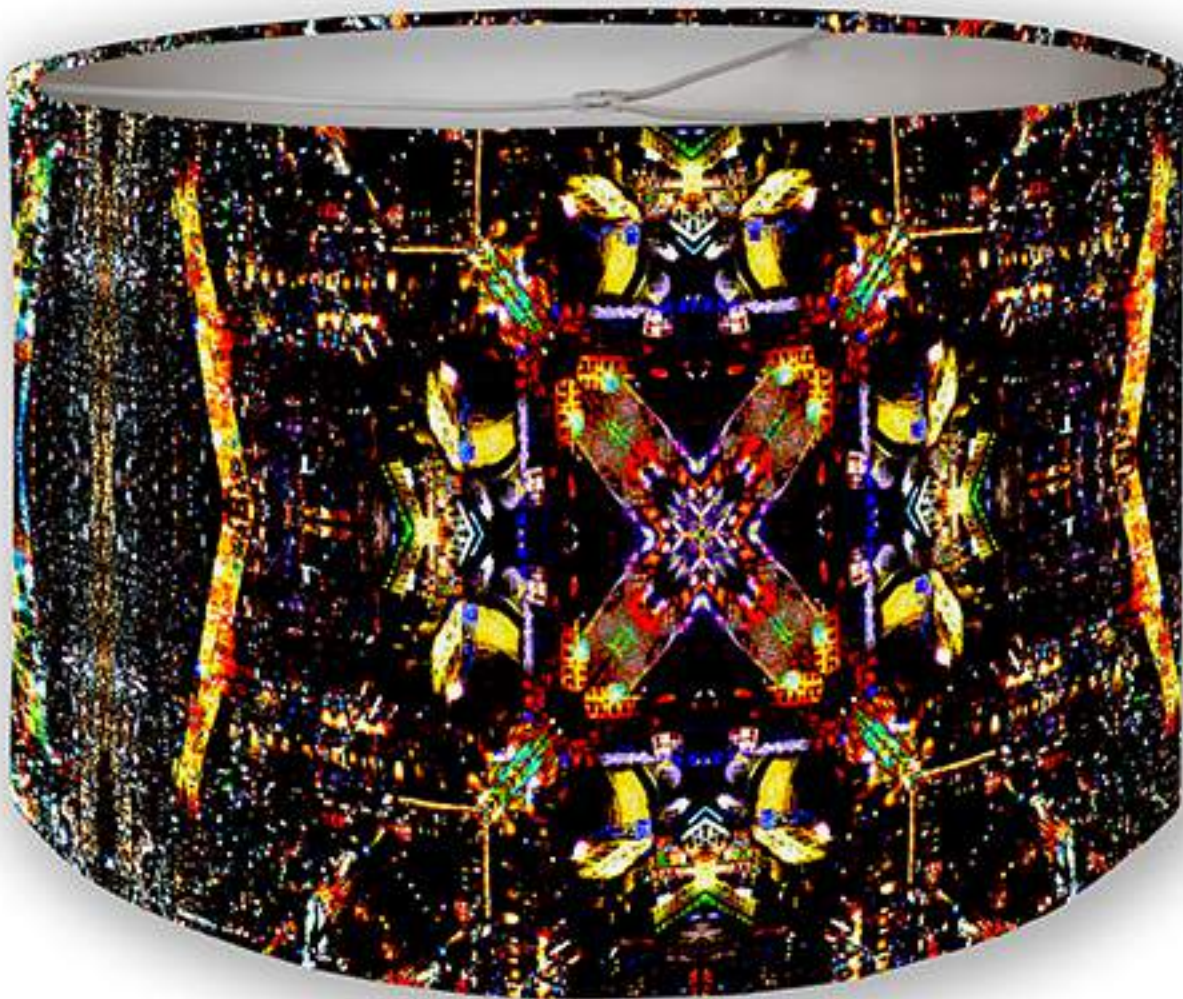

CDMX Night Kaleidoscope 2 Drum Lampshade

Giclée printed original design, originates from high resolution photograph of CDMX at night

Outer Material: Giclée printed Archival Cotton/Poly Sateen

Inner Layer: Smooth Paper

Lampshade Fitting: Standard, top fitting. Includes aluminum spider fitter to sit on harp, to be secured by finial or from ceiling fixture. (Finial, harp, ceiling fixtures not included)

4 Sizes: **Petit** Height (inches): 6 | Diameter (inches): 9 | $75 USD
Medium Height (inches): 9.5 | Diameter (inches): 14 | $125 USD
Grande Height (inches): 12" | Diameter (inches): 20 | $175 USD
Extra Grande Height (inches): 16 | Diameter (inches): 26 | $250 USD
+ Shipping (not included)

Custom Sizing Available on Request - Also available in Cone

* Lead Time: 2-4 weeks