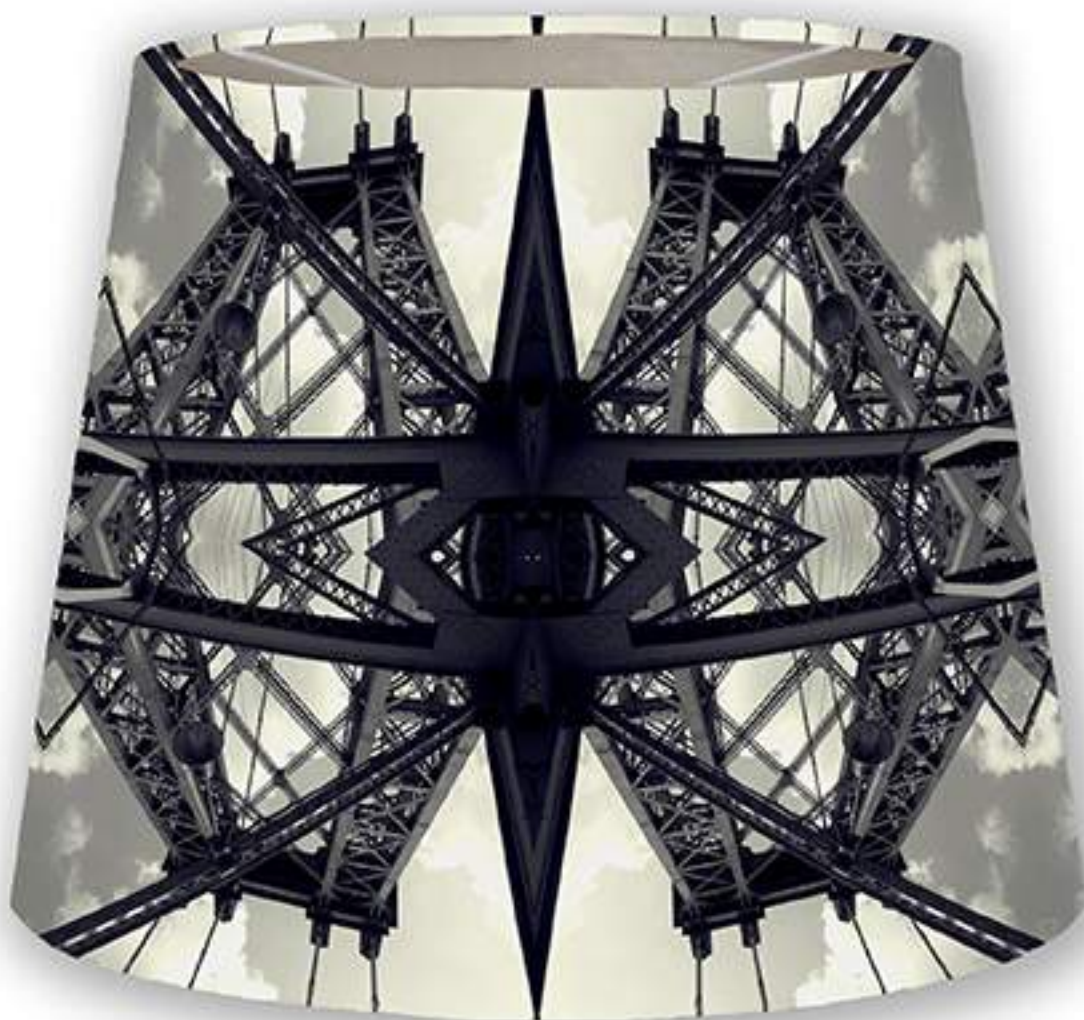

Giclée printed original design, originates from high resolution photograph of sky

Outer Material: Giclée printed Archival Cotton/Poly Sateen
Inner Layer: Smooth Paper

Lampshade Fitting: Standard, top fitting. Includes aluminum spider fitter to sit on harp, to be secured by finial or from ceiling fixture. (Finial, harp, ceiling fixtures not included)

Slant Height (inches): 9.75
Top Diameter (inches): 9.5
Bottom Diameter (inches): 12.75
\$125 USD + shipping

Custom Sizing Available on Request - Also available in Drum

* Lead Time: 2-4 weeks

Blue Sky 1 Cone Lampshade

Slant Height (inches): 9.75
Top Diameter (inches): 9.5
Bottom Diameter (inches): 12.75
\$125 USD + shipping

Custom Sizing Available on Request - Also available in Drum

* Lead Time: 2-4 weeks

Steel Bridge Cone Lampshade