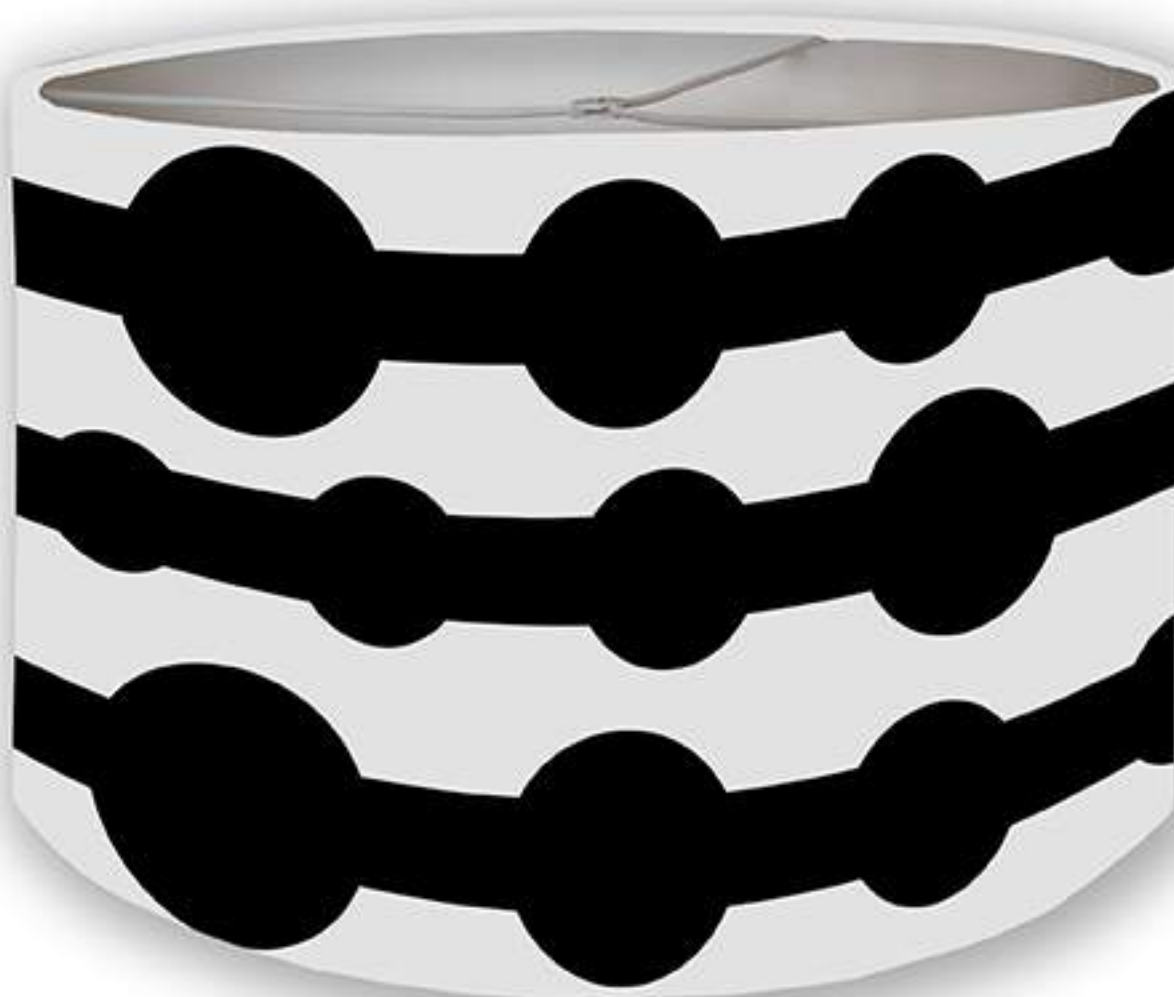

Modernist Circles in B&W Drum Lampshade

Giclée printed original design, created entirely in digital drawing program

Outer Material: Giclée printed Archival Cotton/Poly Sateen

Inner Layer: Smooth Paper

Lampshade Fitting: Standard, top fitting. Includes aluminum spider fitter to sit on harp, to be secured by finial or from ceiling fixture. (Finial, harp, ceiling fixtures not included)

4 Sizes: **Petit** Height (inches): 6 | Diameter (inches): 9 | $75 USD
Medium Height (inches): 9.5 | Diameter (inches): 14 | $125 USD
Grande Height (inches): 12" | Diameter (inches): 20 | $175 USD
Extra Grande Height (inches): 16 | Diameter (inches): 26 | $250 USD
+ Shipping (not included)

Custom Sizing Available on Request

* Lead Time: 2-4 weeks