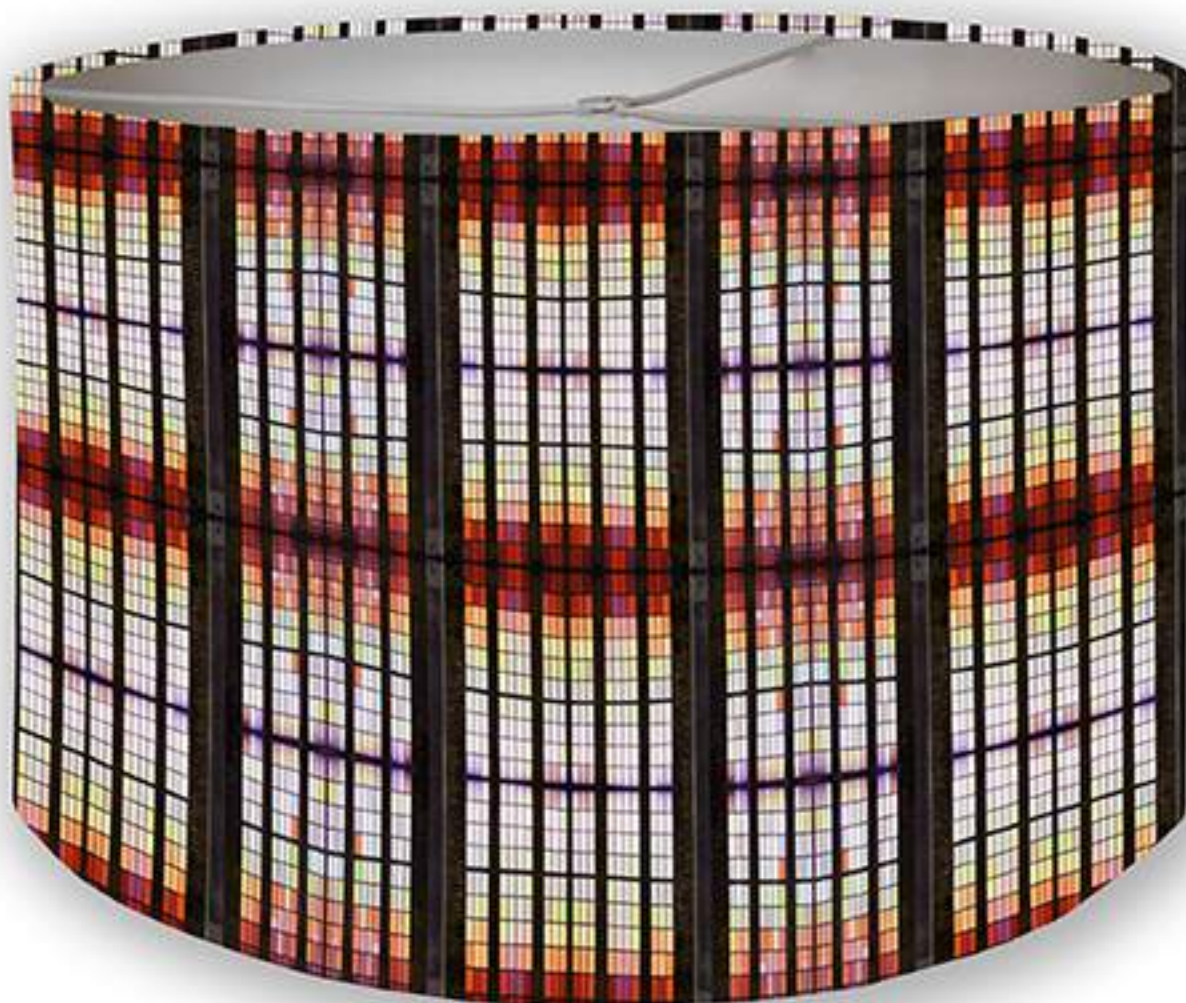

Stained Glass Drum Lampshade

Giclée printed original design, originates from high resolution photograph of stained glass

Outer Material: Giclée printed Archival Cotton/Poly Sateen

Inner Layer: Smooth Paper

Lampshade Fitting: Standard, top fitting. Includes aluminum spider fitter to sit on harp, to be secured by finial or from ceiling fixture. (Finial, harp, ceiling fixtures not included)

4 Sizes: **Petit** Height (inches): 6 | Diameter (inches): 9 | $75 USD
Medium Height (inches): 9.5 | Diameter (inches): 14 | $125 USD
Grande Height (inches): 12" | Diameter (inches): 20 | $175 USD
Extra Grande Height (inches): 16 | Diameter (inches): 26 | $250 USD
+ Shipping (not included)

Custom Sizing Available on Request - Also available in Cone

* Lead Time: 2-4 weeks